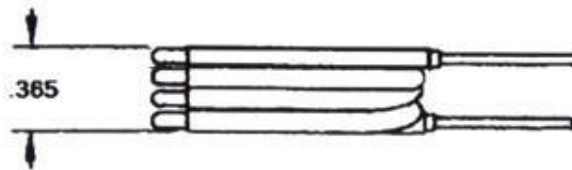

TUO-16

Micro-Coax Part # UT-090C-25
25 ohm semi-rigid copper jacket
Inner conductor OD .0403"
Dielectric OD .073
Outer conductor OD .090