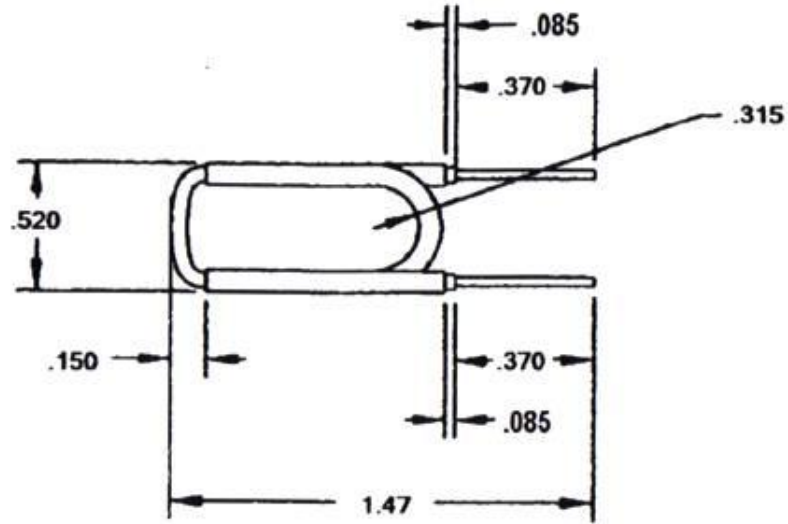

TUO-16

Micro-Coax Part # UT-090C-25
25 ohm semi-rigid copper jacket
Inner conductor OD .0403"
Dielectric OD .073
Outer conductor OD .090